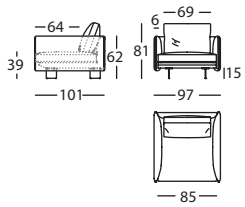

DEEP by Rafa García, 2017

312.11.K

DEEP SILLON 97
DEEP ARMCHAIR 97
DEEP FAUTEUIL 97

0,53 m³ / 2 Pack. / 45,0 kg